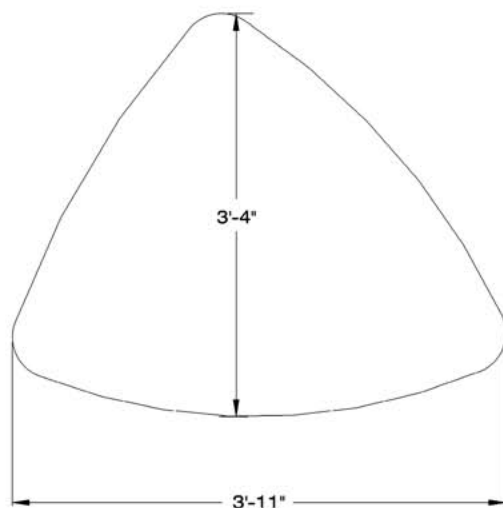

Minipick

Task Table

3'-11" W x 3'-4" D x 29" H

½" Baguette Phenolic Resin (FSC-certified + post-consumer recycled content).
Cast Aluminum Structure.

Height always adjustable $\pm 1/2$ "; custom base heights available.
Top also available with colored phenolic resins, corian, bamboo or other solid surfaces.

Built to order - lead time varies.

www.swerveco.com
1.877.644.1898

2629 7th St.
Berkeley, CA 94710